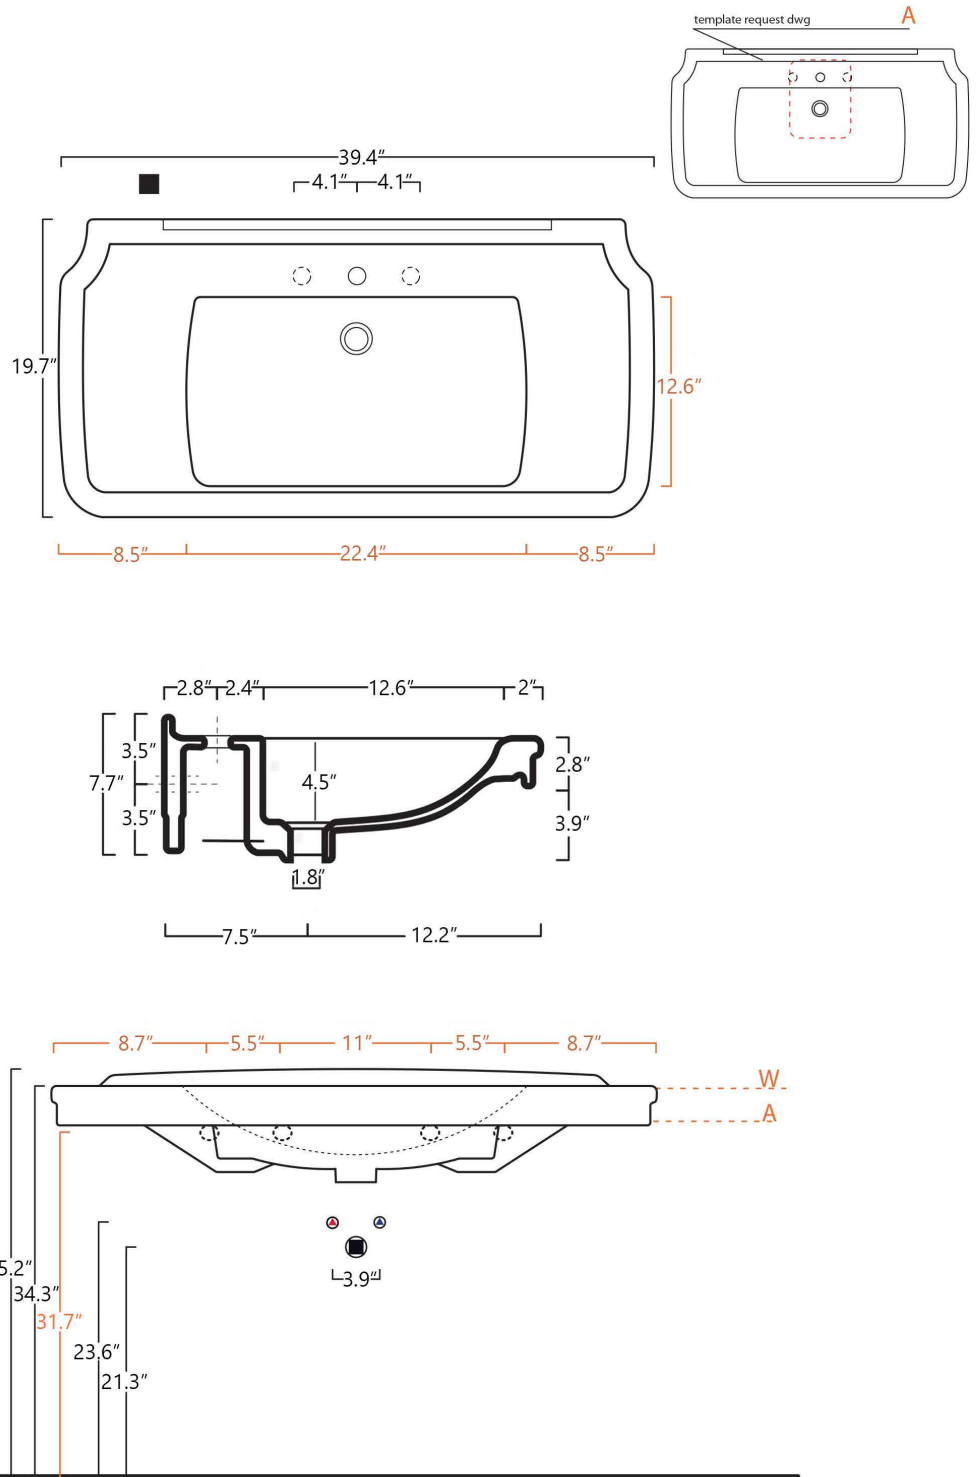

Features

- Ceramic
- With overflow
- Countertop or wall-mount installation
- ADA Compliant

Nova 100

SKU# | Option:

- Nova 100.00 | No faucet hole
- Nova 100.03 | Three faucet holes

<p><b>Collection</b> Nova</p>	<p><b>Model  </b> Nova 100</p>	<p>Dimensions Metric  <i>1 inch = 2.54 cm</i>  <i>1 inch = 25.4 mm</i></p>	 <p>1051 Lea Drive - Collegeville, PA 19426  Tel. 215 513 9400 - Fax 610 831 0215  <a href="http://www.ws bathcollections.com">www.ws bathcollections.com</a> - <a href="mailto:info@ws bathcollectins.com">info@ws bathcollectins.com</a></p>
-----------------------------------	------------------------------------	--	---

- = all glazed sides
- = unglazed behind

A = freestanding  
 W = wall hung

Collection  
 Pqxc

Model |  
 Pqxc"322

Dimensions Metric  
 1 inch = 2.54 cm  
 1 inch = 25.4 mm

**WS** BATH  
 COLLECTIONS

1051 Lea Drive - Collegeville, PA 19426  
 Tel. 215 513 9400 - Fax 610 831 0215  
[www.ws bathcollections.com](http://www.ws bathcollections.com) - [info@ws bathcollections.com](mailto:info@ws bathcollections.com)

### Wall-mount installation

### Vessel/ countertop installation

Bolts

Silicone (*optional*)

Collection  
Pqxc

Model |  
Pqxc"322

Dimensions Metric

1 inch = 2.54 cm  
1 inch = 25.4 mm

**WS**<sup>®</sup>  
**BATH**  
**COLLECTIONS**